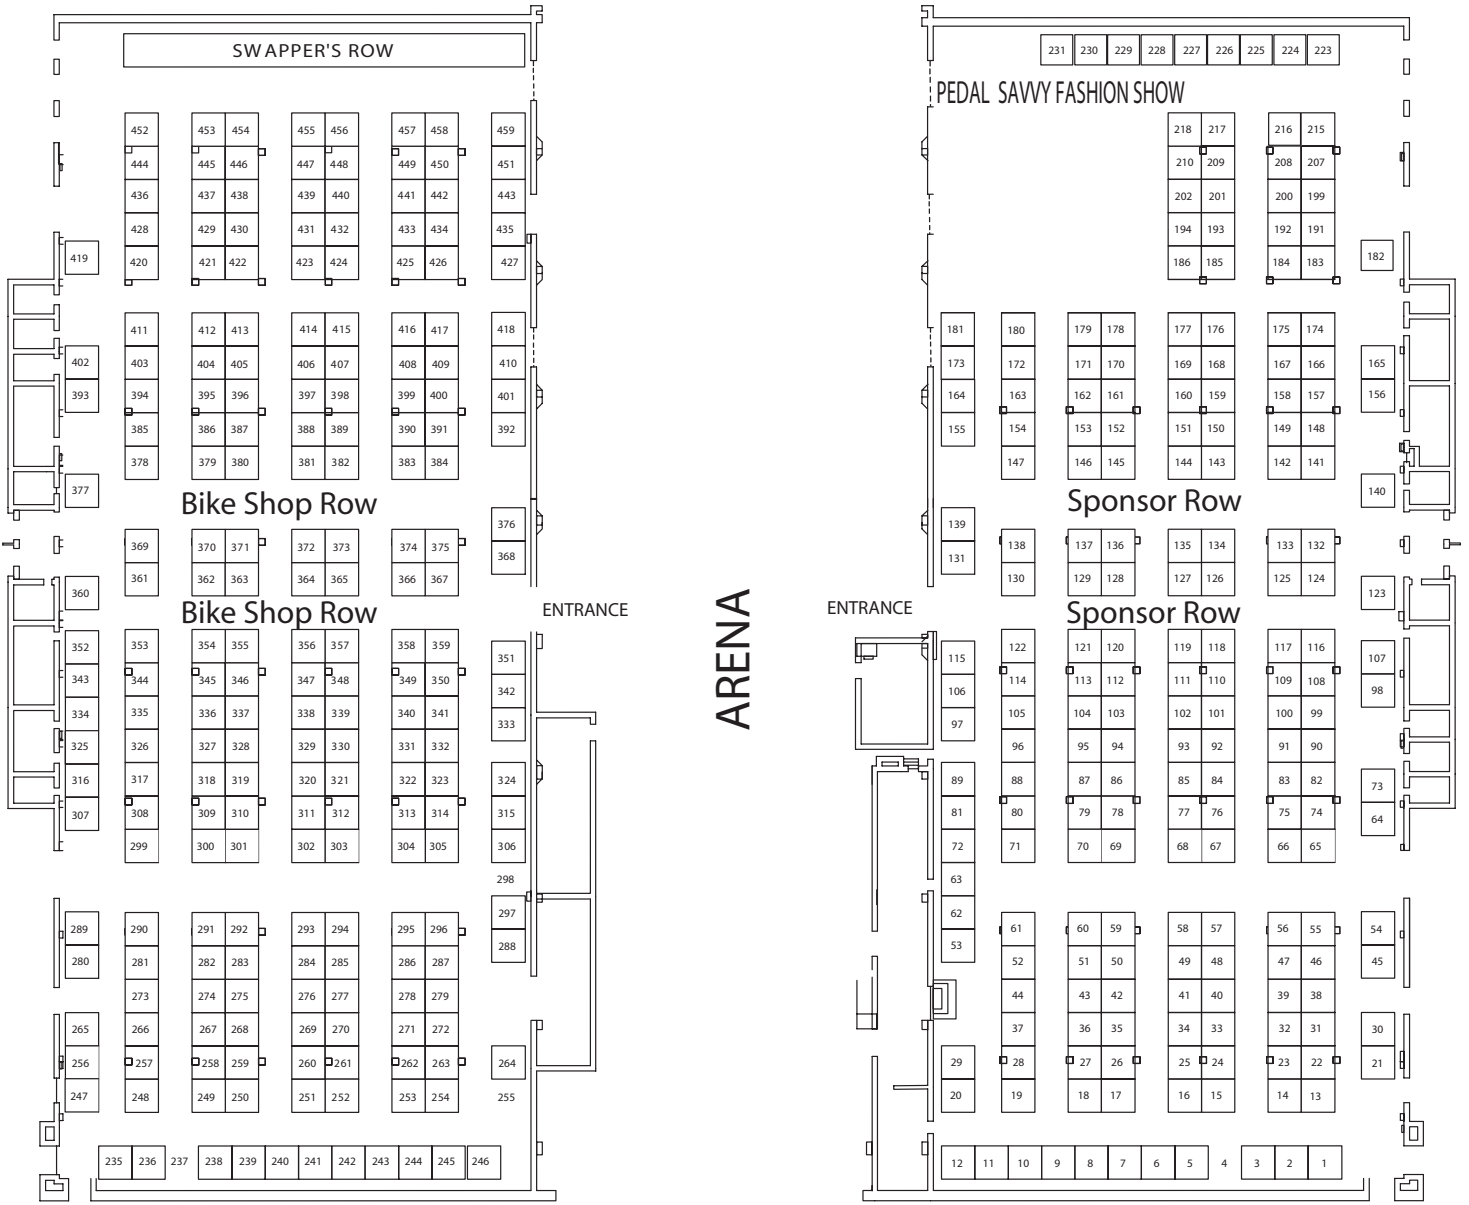

San Francisco Bay Area Bicycle Expo November 12th & 13th, 2011 Cow Palace

NORTH HALL

SOUTH HALL

Gate 10

Cycle Showdown

Gate 11

MAIN ENTRANCE
&
INFO AREA

Find these events outdoors through the South Hall:
Andrew Taylor's Showdown All Fixed Comp: Uproar
BMX Battle of the Bay Pump Track Ladies Jump Jam