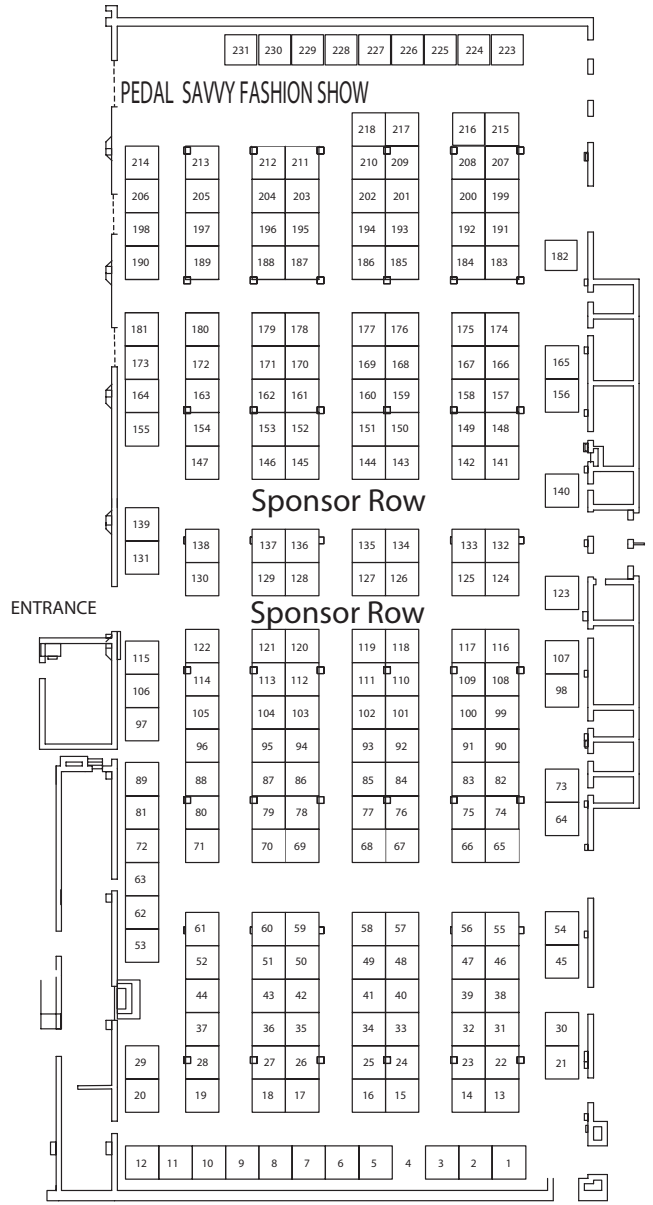

San Francisco Bay Area Bicycle Expo November 6, 2010 Cow Palace

NORTH HALL

SOUTH HALL

ARENA

Gate 10

Cycle Showdown

Gate 11

MAIN ENTRANCE
&
INFO AREA

Find these events outdoors through the South Hall:

- Andrew Taylor's Showdown
- Cross Palace
- The Intersection
- Pump Track