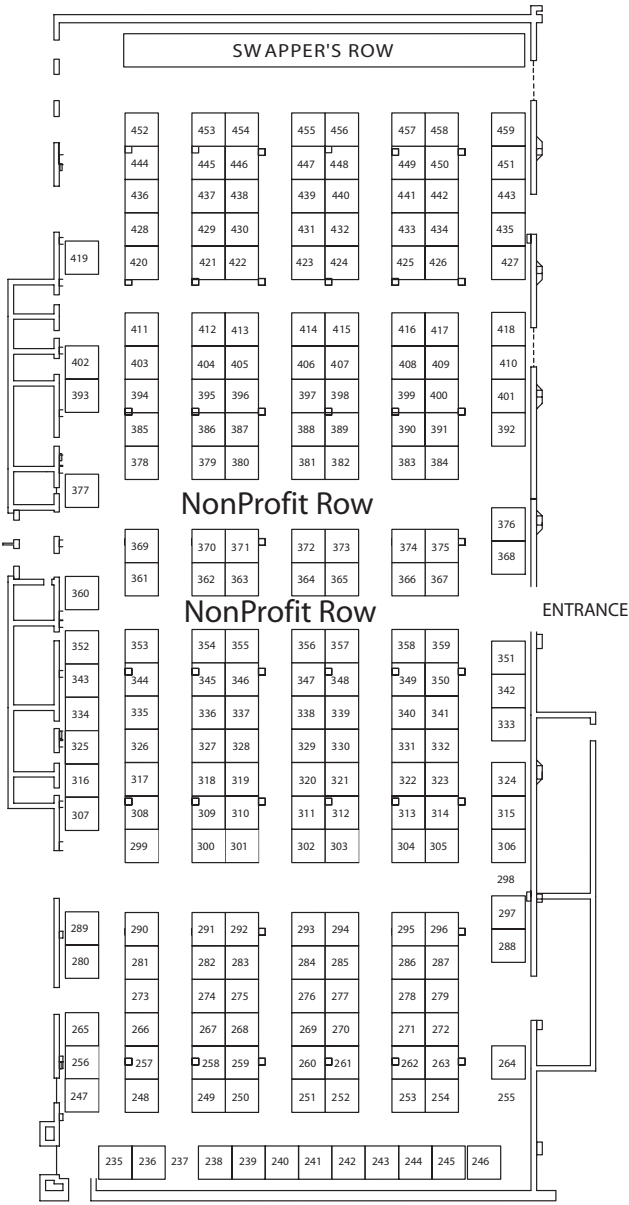

San Francisco Bay Area Bicycle Expo November 6, 2010 Cow Palace

NORTH HALL

SOUTH HALL

ARENA

Gate 10

Cycle Showdown

Gate 11

MAIN ENTRANCE
&
INFO AREA

Find these events outdoors through the South Hall:

- Andrew Taylor's Showdown
- Cross Palace
- The Intersection
- Pump Track