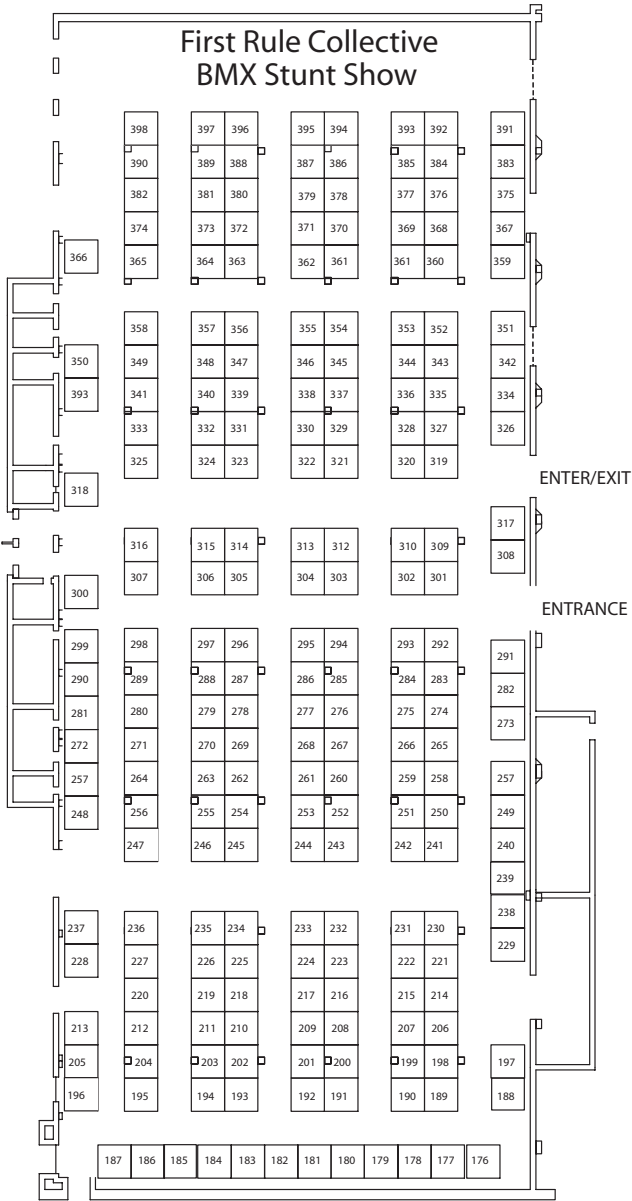

2009 SAN FRANCISCO Bay Area Bicycle Expo

November 21, 2009

Cow Palace

NORTH HALL

ARENA

SOUTH HALL

Arcade 2 Lowrider Show

Behind Bars Inc Custom & Vintage Show

MAIN ENTRANCE
&
INFO AREA