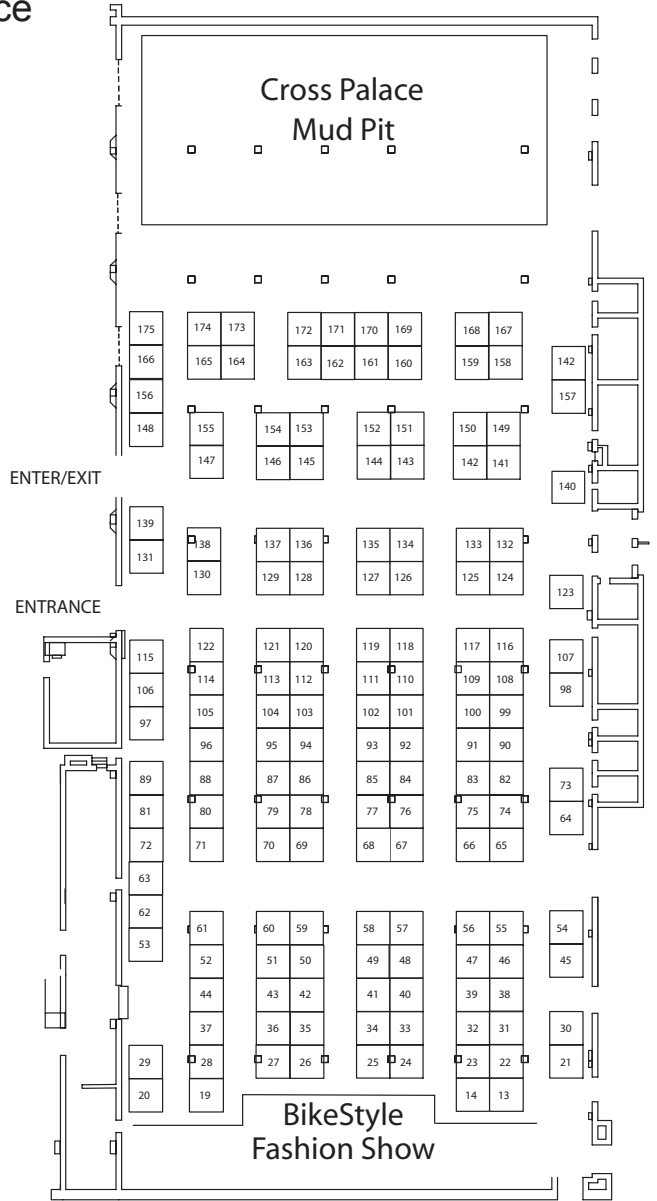

2009 SAN FRANCISCO Bay Area Bicycle Expo

November 21, 2009

Cow Palace

NORTH HALL

ARENA

SOUTH HALL

Arcade 2 Lowrider Show

Behind Bars Inc Custom & Vintage Show

MAIN ENTRANCE
&
INFO AREA